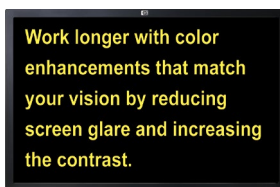

## Magnify Your PC with Customized Options

Eliminate glare, customize screen contrast, and utilize productivity tools

## Features

- ▶ Windows 8.1 Support
- ▶ New Magnification Levels
- ▶ Advanced Productivity Tools
- ▶ Vocalizer Expressive

**Learn more about the tools MAGic provides to allow you to work more efficiently.**

[www.FreedomScientific.com](http://www.FreedomScientific.com)

Add a MAGic Large Print Keyboard for quick and easy access to all of MAGic's most-used features.

### Color and Contrast Enhancements

Reduce glare and increase screen contrast with your custom preferences