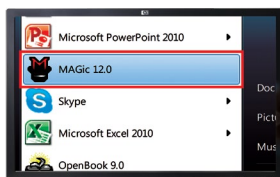

Focus Enhancements

Instantly find your focus anywhere on the screen